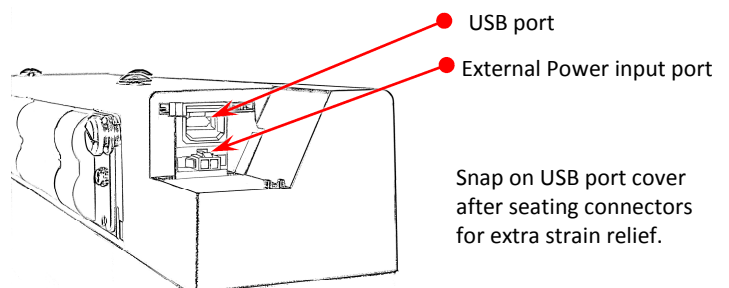

I800 without Battery - Cable Installation

Note: Can be used with either 12V or 24V vehicle systems.