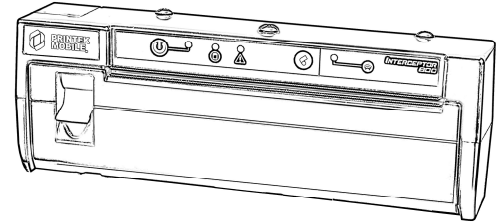

Interceptor 800

Supplies and Accessories