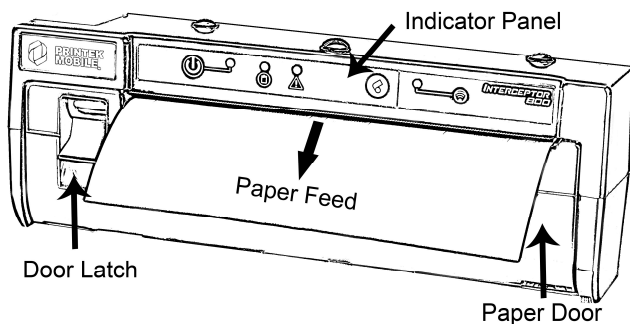

Interceptor 800

Quick Start Guide

Printer Features

Loading Paper

- Pull up on paper door lever to release paper door.
- Drop in paper with leader coming off **top** of roll as shown.
- Tear paper up or down against tear edge.

I800 with Optional Battery - Charging & Use

- Charge via the printers USB port using a standard USB Micro-B charger.
- Approximate Battery Life of 100 pages.
- New batteries shipped in uncharged state.
- Charge for 8 hours prior to first use.
- USB port is also "data in" port in normal cabled use.

Printing Self-test

- Turn off printer
- Press and hold  &  approximately 8 seconds.
- Release when self-test begins to print.

Indicator Panel

Indicator	Symbol	Type	Function
Power		Button & LED	Turns printer power on or off. An indicator LED will light when power is on.
Battery		LED	Indicates battery-powered operation.
Attention		LED	Indicates paper jam or other malfunction.
Paper Feed		Button	Advances paper from printer unit.